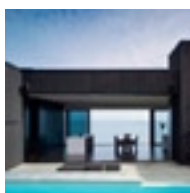

PARIHOA FARM, MURIWAI

Positioned on the clifftops between Muriwai and Bethells Beach the architecturally designed masterpiece with huge living areas and dramatic views is an inspiring venue for corporate retreats or offsite meetings. Just a short drive from Auckland city yet a million miles from city pressures!

_BUSINESS SESSION 10 _SOIREE 50

OTHER FACILITIES

- > 4 accommodation rooms
- > 3 bathrooms
- > Heated pool
- > Spa
- > Separate Games Room