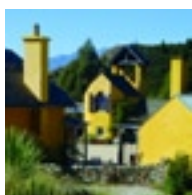

PUNATAPU

Exciting opportunities exist for creative and dynamic events in this secluded and exclusive retreat. Just a short distance from Queenstown yet miles from anywhere, the space and ambience is captivating!

_BUSINESS SESSION 20 _SOIREE 100

OTHER FACILITIES

- > 7 accommodation rooms
- > Gymnasium
- > Outdoor kitchen and entertaining
- > Swimming pool
- > Sauna