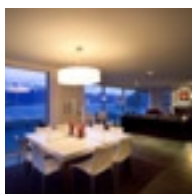

LORDEN'S PENTHOUSE

This contemporary penthouse with huge outdoor balconies offers an incredible venue for private dinners and cocktail functions. Stunning views of the Remarkables mountain range, Lake Wakatipu and Queenstown township

_BUSINESS SESSION 25 _SOIREE 60

OTHER FACILITIES

- > 3 accommodation rooms
- > 3 bathrooms
- > heated outdoor spa pool