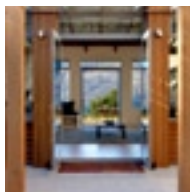

QUEENSTOWN

SOUTHERLY

A sophisticated alpine retreat with a stunning backdrop of mountains and lake. Three large living areas offer exciting corporate retreat options.

_BUSINESS SESSION 25 _SOIREE 60

OTHER FACILITIES

- > 4 accommodation rooms
- > 3 bathrooms